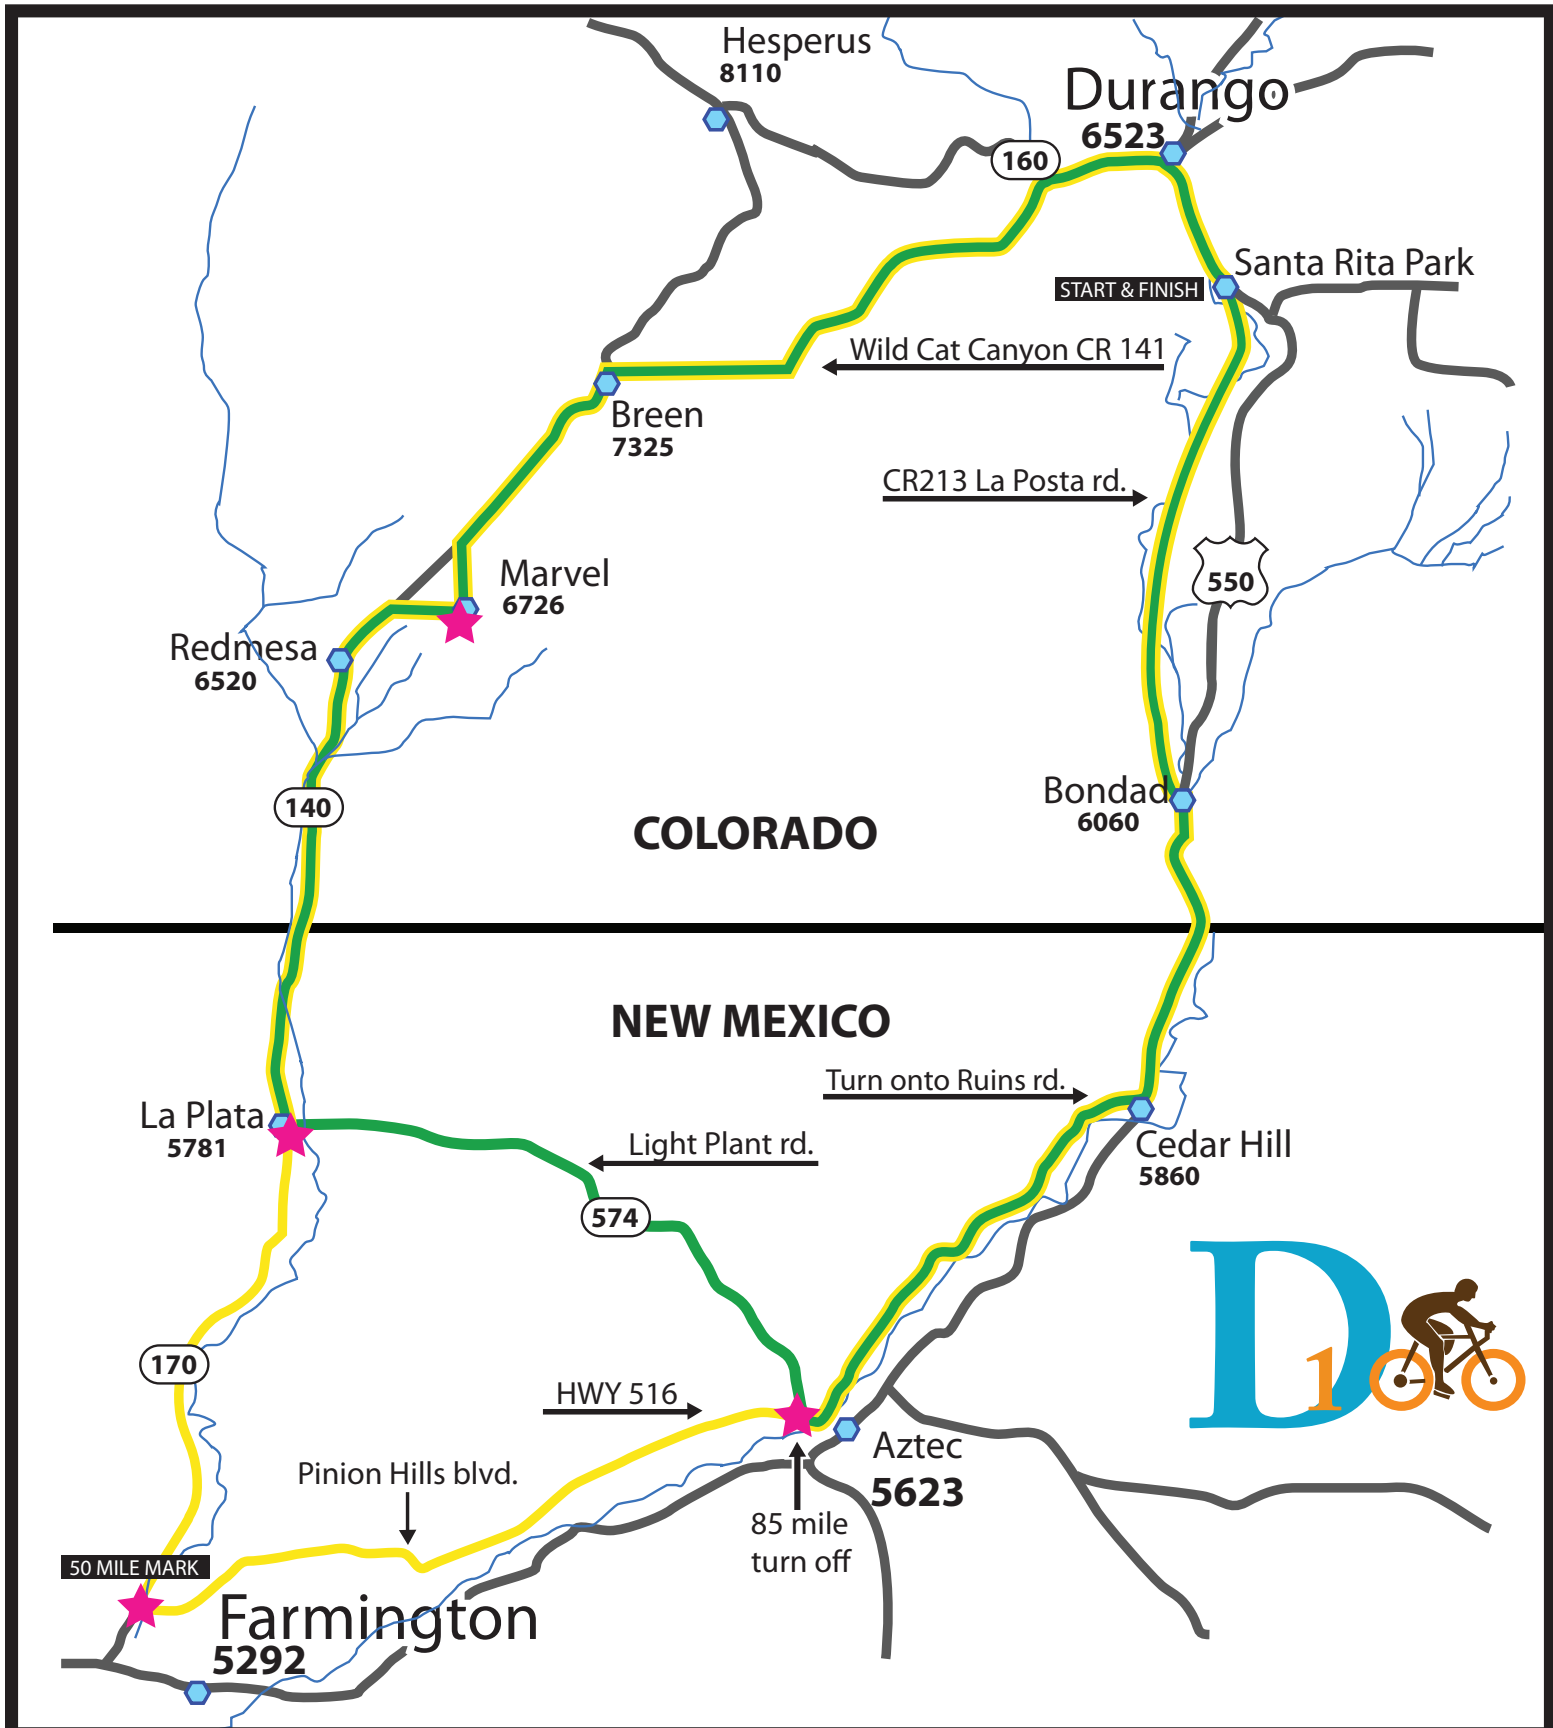

DURANGO CENTURY

KEY

- 100 mile route
- 84 mile route
- ★ Rest Stop
- ⬢ Town or City

Need assistance?
Keith Ashmore
(505) 258-0592